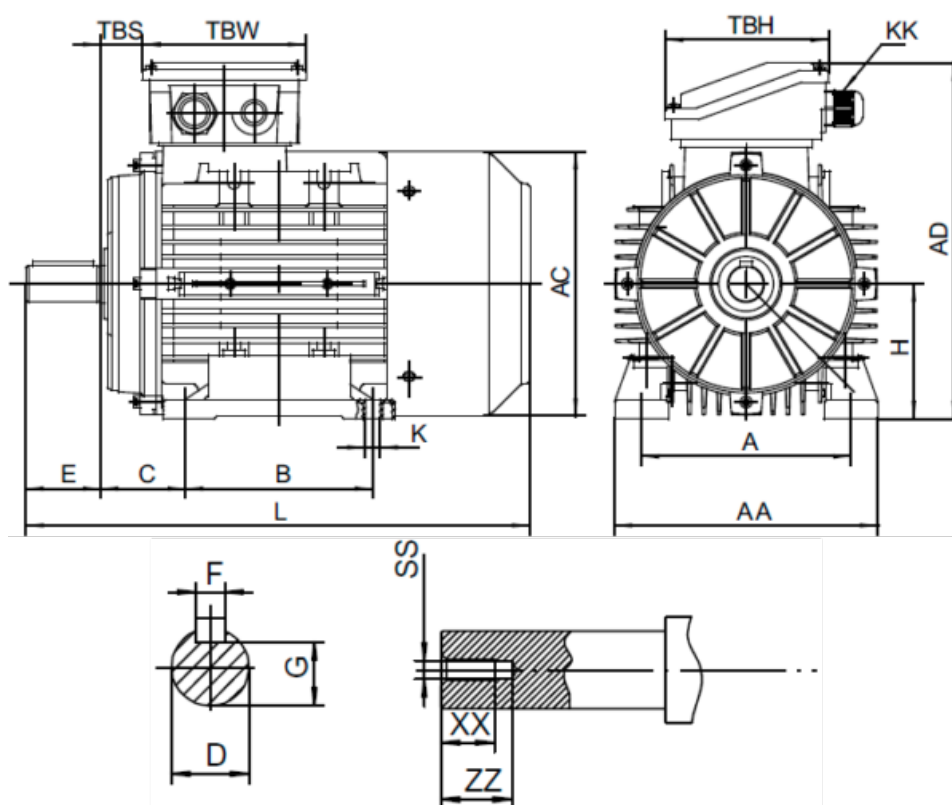

Data Sheet

Article number: 25180015021240

Description: Kleedrive T3A 90S-2 1.5kw 2800 rpm UL/CSA
3x230/400V 50 HZ IP55 B3 Eff=84,2%

Measures

A = 140	F = 8	TBW = 109
AA = 176	G = 20	XX = 19
AC = Ø177	H = 90	ZZ = 25
AD = 235	KK = -	
B = 100	L = 313	
C = 56	SS = M8	
D = Ø24	TBH = 109	
E = 50	TBS = 28.5	